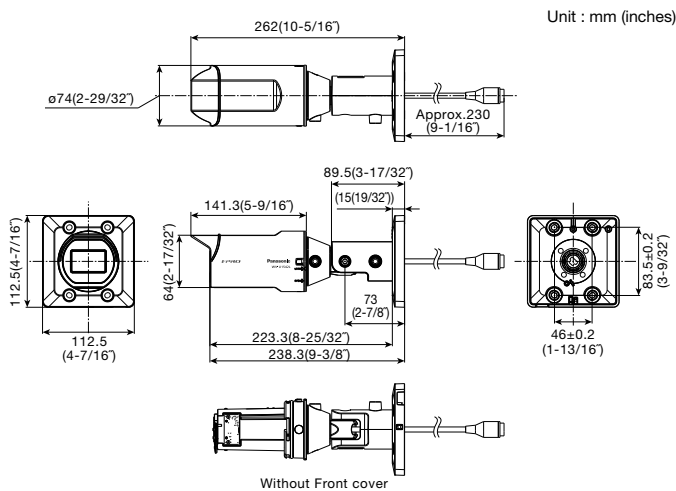

Appearance

Optional Accessories

Mount Bracket	
Adapter Box WV-QJB500-W (i-PRO white)	Ceiling Mount Bracket WV-QCL100-W (i-PRO white)
Pole Mount Bracket WV-QPL500-W (i-PRO white)	Corner Mount Bracket WV-QCN500-W (i-PRO white)

* The brackets are available in three colors, i-PRO white, Light gray, and Fine silver. It is possible to use them in the different color combination.

Trademarks and registered trademarks

- iPad and iPhone are trademarks of Apple Inc., registered in the U.S. and other countries.
- Android is a trademark of Google LLC.
- ONVIF and the ONVIF logo are trademarks or registered trademarks of Onvif Inc.
- All other trademarks identified herein are the property of their respective owners.

Important

- Safety Precaution : Carefully read the Basic Information, Installation Guide and Operating Instructions before using this product.
- Panasonic cannot be responsible for the performance of the network and/or other manufacturers' products used on the network.

• Masses and dimensions are approximate. • Specifications are subject to change without notice.

DISTRIBUTED BY :

Panasonic i-PRO Sensing Solutions Co., Ltd.

<https://ipro.panasonic.com>

<https://security.panasonic.com>

<https://www.facebook.com/Panasonicnetworkcamera/>

(2A-237BA)